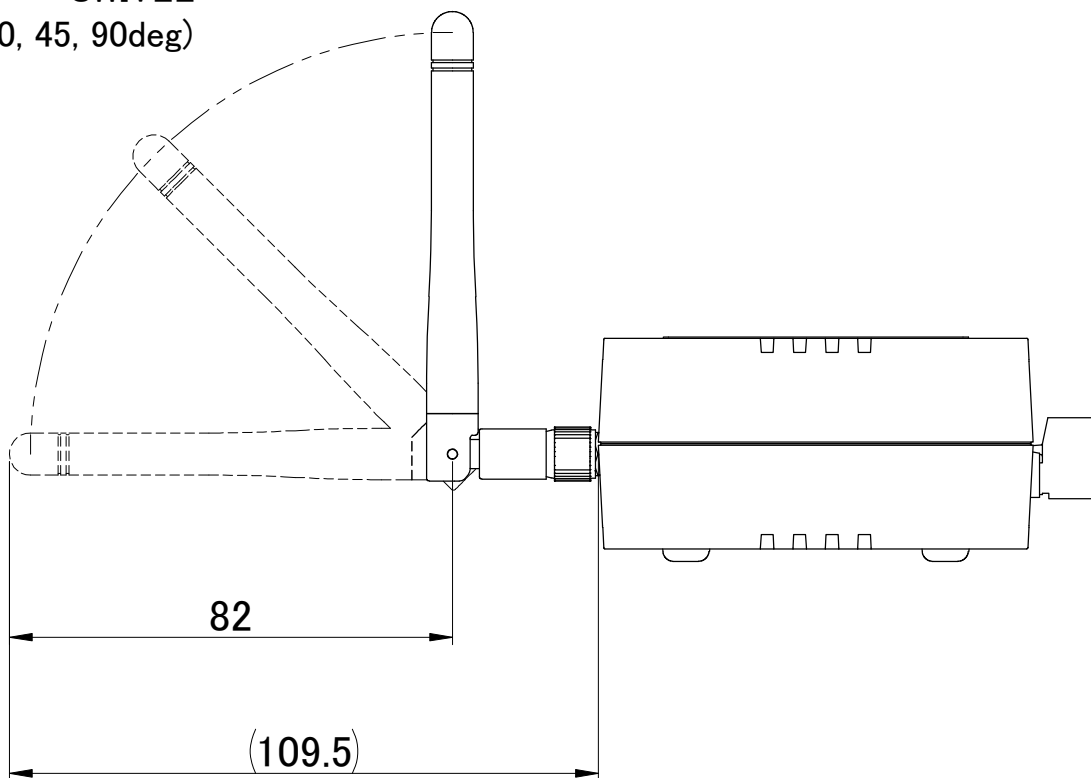

80.5

(32)

100

39

165

約42
(Approx. 42)

HUMANDATA®		SCALE -	UNIT mm	MATERIAL
CHK	DWG	TITLE LNx-211V-W24 Outline Drawing		
		DRAWING NO LNx211V-W24R1-DWG-A		REV A

1

E

F

SWIVEL
(0, 45, 90deg)

		SCALE	UNIT	MATERIAL
		—	mm	
CHK	DWG 	TITLE		
		LNx-211V-W24 Outline Drawing		REV
		DRAWING NO		REV
		LNx211V-W24R1-DWG-A		A

1

2

3