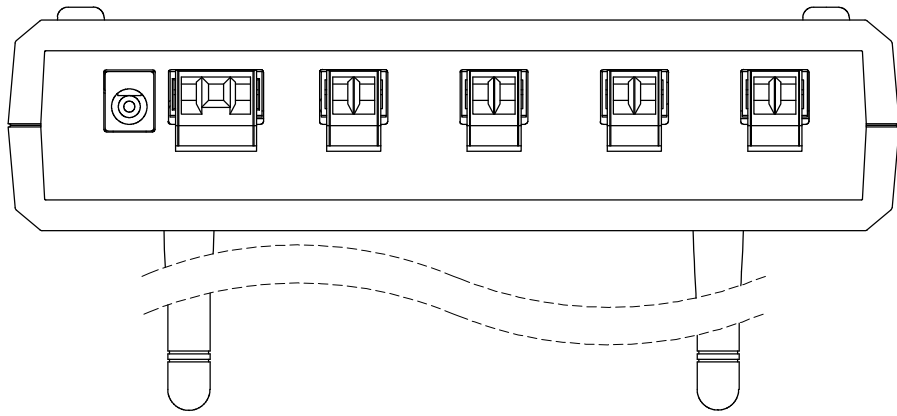

1

2

3

4

A

A

B

B

C

C

D

D

E

E

F

(12)

80.5

(32)

100

39

165

約42
(Approx. 42)

HUMANDATA®		SCALE -	UNIT mm	MATERIAL
CHK	DWG	TITLE LNx-211V-W24 Outline Drawing		
		DRAWING NO LNx211V-W24R1-DWG-A		REV A

1

2

3

A4 SHEET 1 OF 2