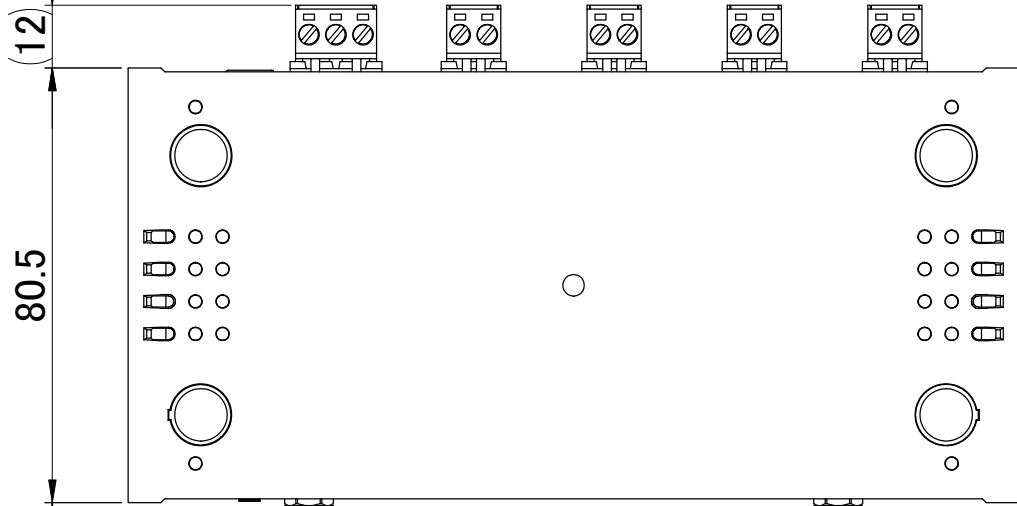

1

2

3

4

A

A

B

B

C

C

D

D

E

E

F

(12)

80.5

(32)

100

39

165

約42
(Approx. 42)

HUMANDATA®		SCALE -	UNIT mm	MATERIAL
CHK	DWG	TITLE LNx-211V-W24 Outline Drawing		
		DRAWING NO LNx211V-W24R1-DWG-A		REV A

1

2

3

A4 SHEET 1 OF 2