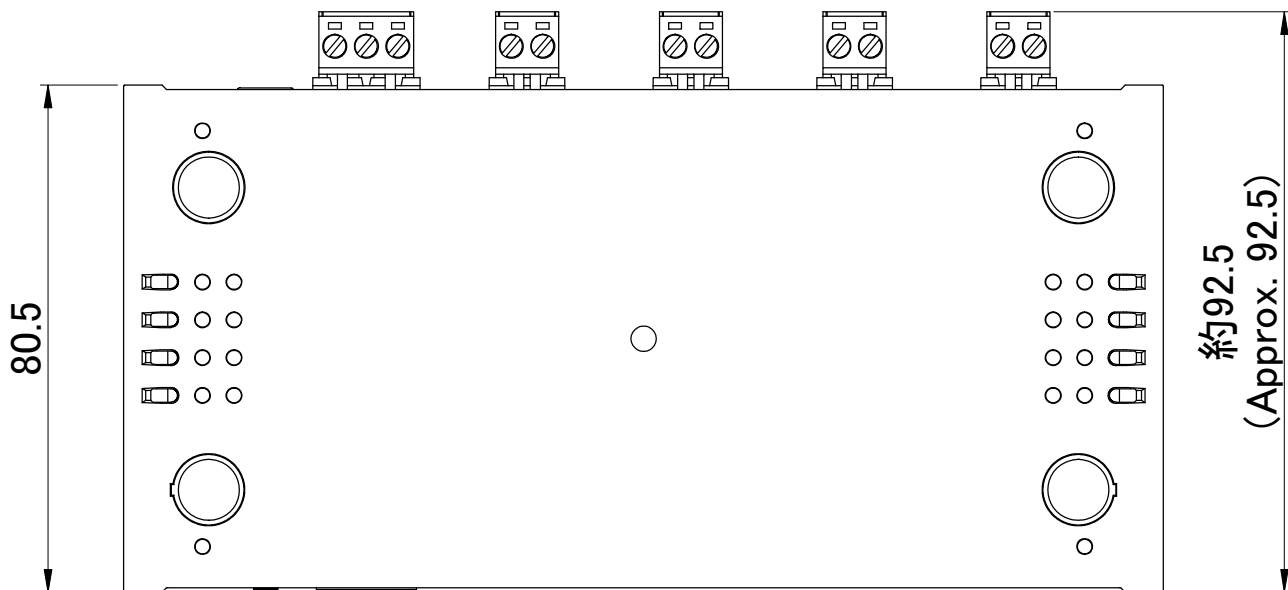

C

C

80.5

約92.5
(Approx. 92.5)

D

D

E

E

39

165

約42
(Approx. 42)

F

		SCALE	UNIT	MATERIAL
		-	mm	
CHK	DWG 	TITLE		
		LNx-211V-L24 Outline Drawing		
DRAWING NO			REV	
LNx211V-L24R1-DWG-A			A	

1

2

3