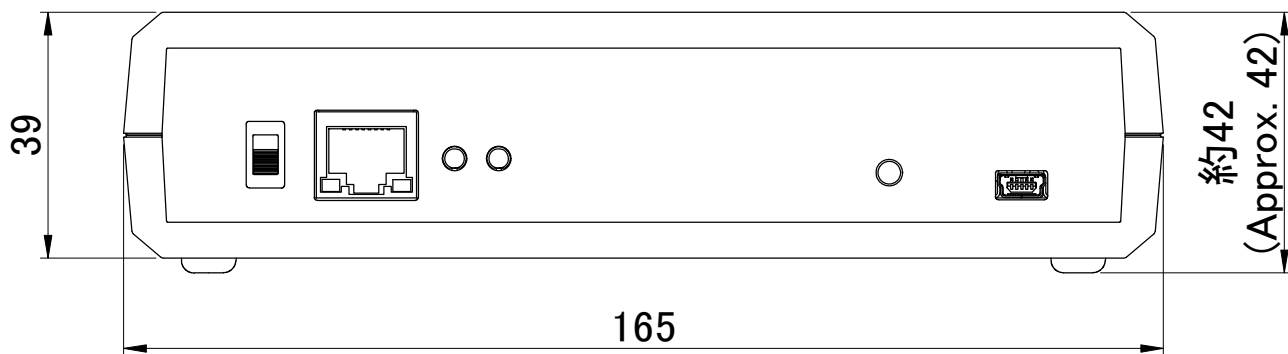

39

165

約42
(Approx. 42)

F

		SCALE	UNIT	MATERIAL
		-	mm	
CHK	DWG 	TITLE		
		LNx-211V-L24 Outline Drawing		
DRAWING NO			REV	
LNx211V-L24R1-DWG-A			A	

1

2

3