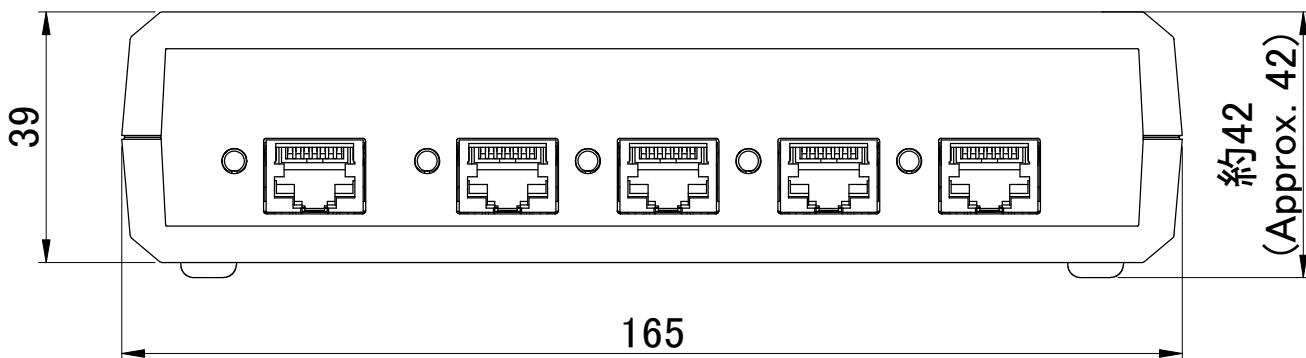

C

C

D

D

E

E

F

		SCALE	UNIT	MATERIAL
		-	mm	
CHK	DWG 	TITLE		
		LNX-204e Outline Drawing		
		DRAWING NO	REV	
		LNX204eR1-DWG-A	A	